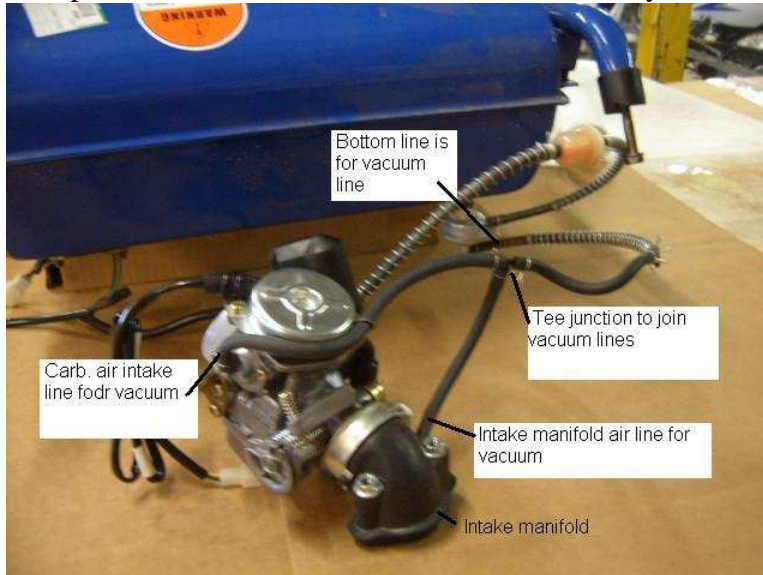

## Expressatvs.com 150cc Go Kart Fuel & Air Tubes Sample Connections

The following pictures are showing only the installation of the gas and vacuum air lines that are disconnected from the factory for the 150cc engine only:

This picture is for installation of vacuum lines only:

This picture is for installation of gas line only: